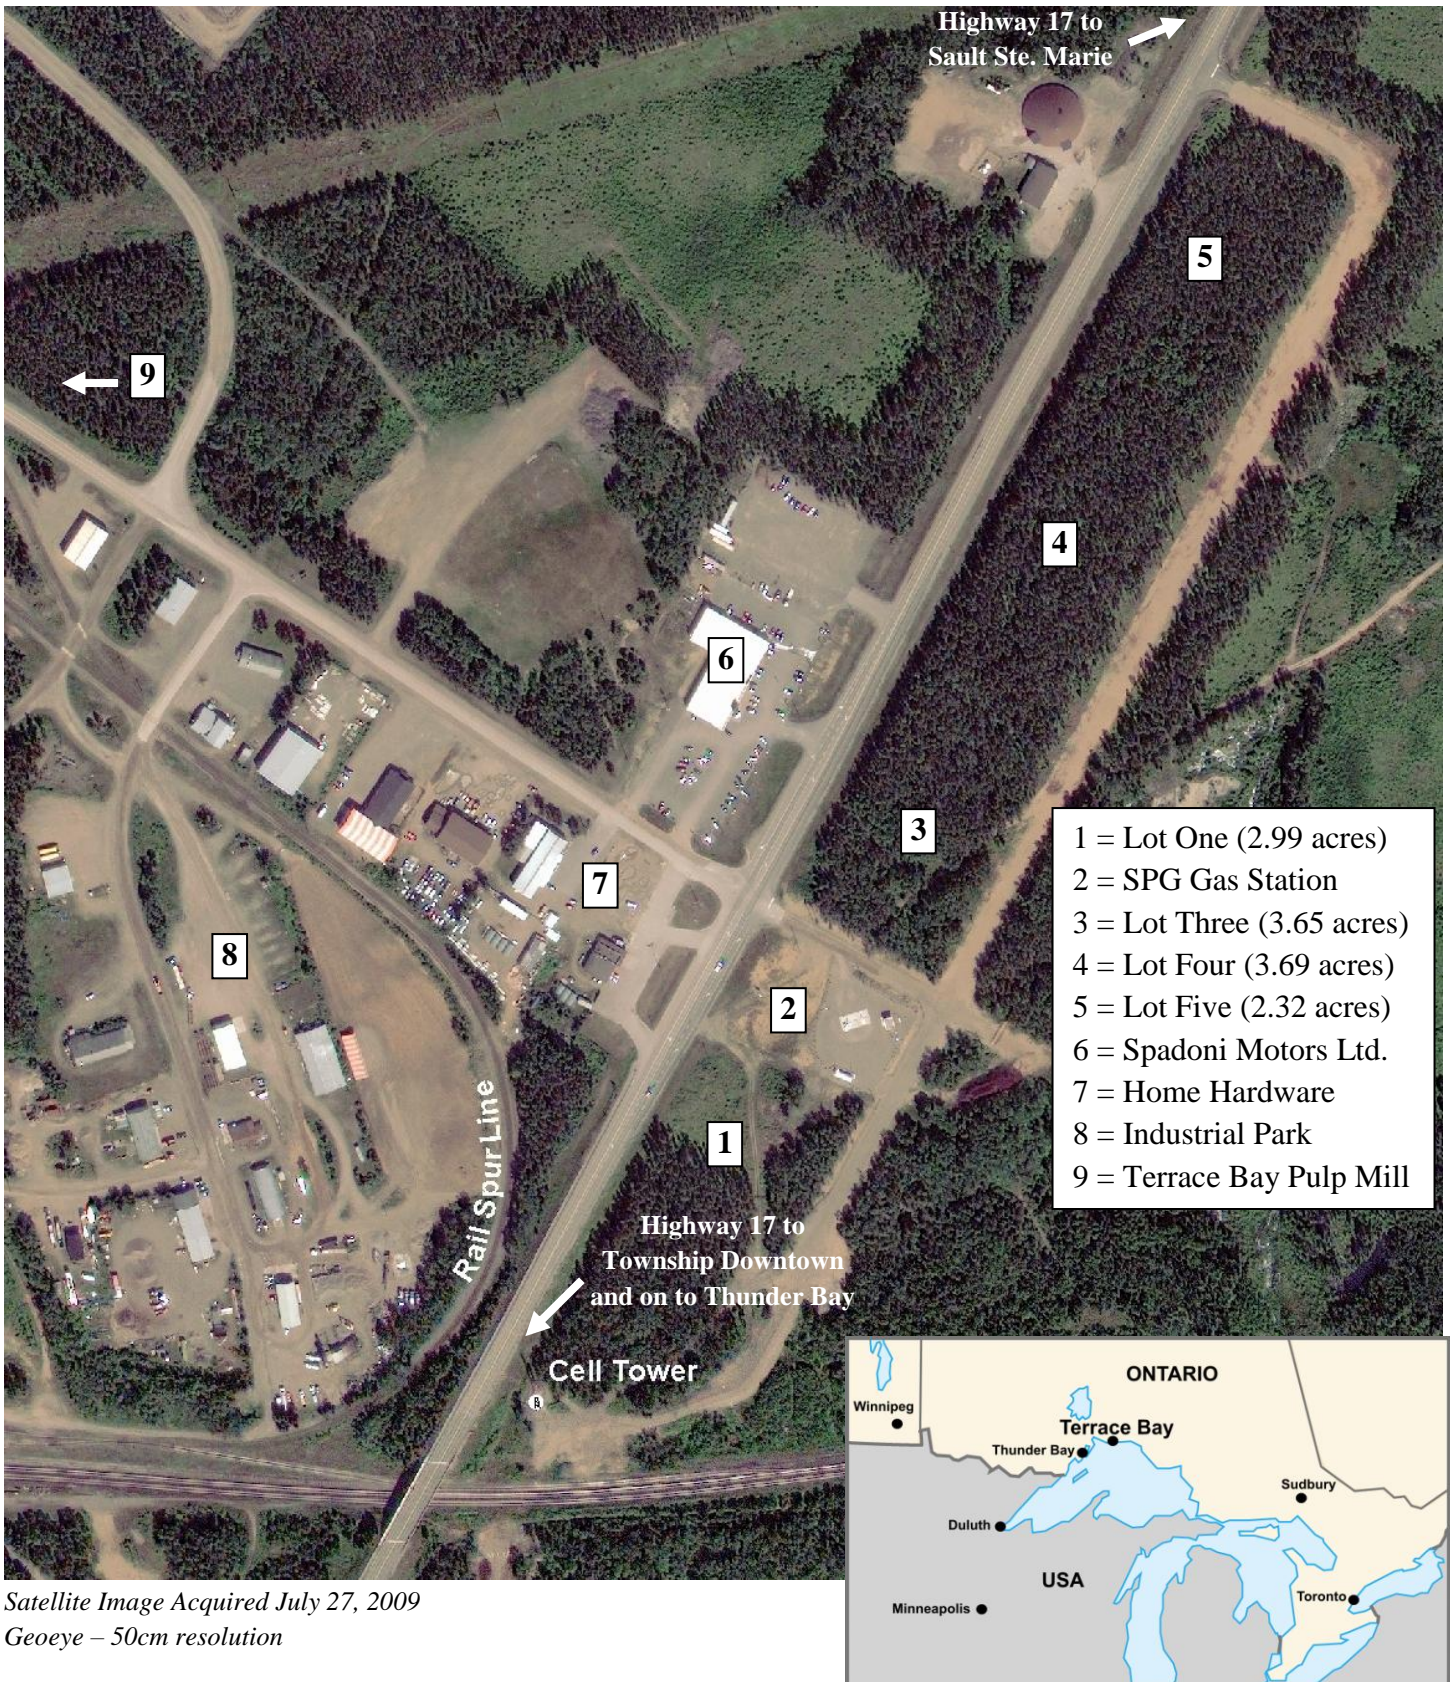

# 2009 Satellite Image of the Highway Commercial and Industrial Area of Terrace Bay

Satellite Image Acquired July 27, 2009  
 Geoeye – 50cm resolution