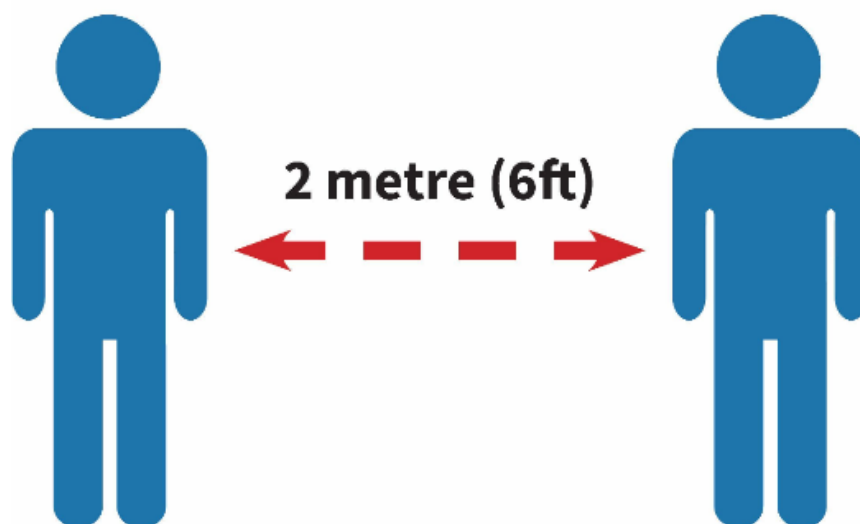

**Skate Park**  
**Rules & Regulations – Under COVID-19**

- All skatepark users will read the signs prior to entering and self-screen/answer the questions
  - Anyone not feeling well or showing symptoms shall not enter or use the park.
  - Anyone that has travelled and is subject to self-isolation regulations imposed by the Health Unit or otherwise, shall not enter the park
- Skatepark users **MUST** maintain physical distancing of at least two metres (2m) at all times.
- Skatepark observers **MUST** maintain physical distancing of at least two metres (2m) between individuals at all times.
- The skatepark surfaces, railings and seating areas are currently not sanitized or cleaned regularly. All users should take proper precautions and wash hands or sanitize after any contact.

**P H Y S I C A L**  
**D I S T A N C I N G**

is to avoid close contact with others  
to prevent the spread of COVID-19

**KEEP A SAFE DISTANCE**  
prevent the spread of COVID-19  
maintain a **2 metre (6ft)** distance